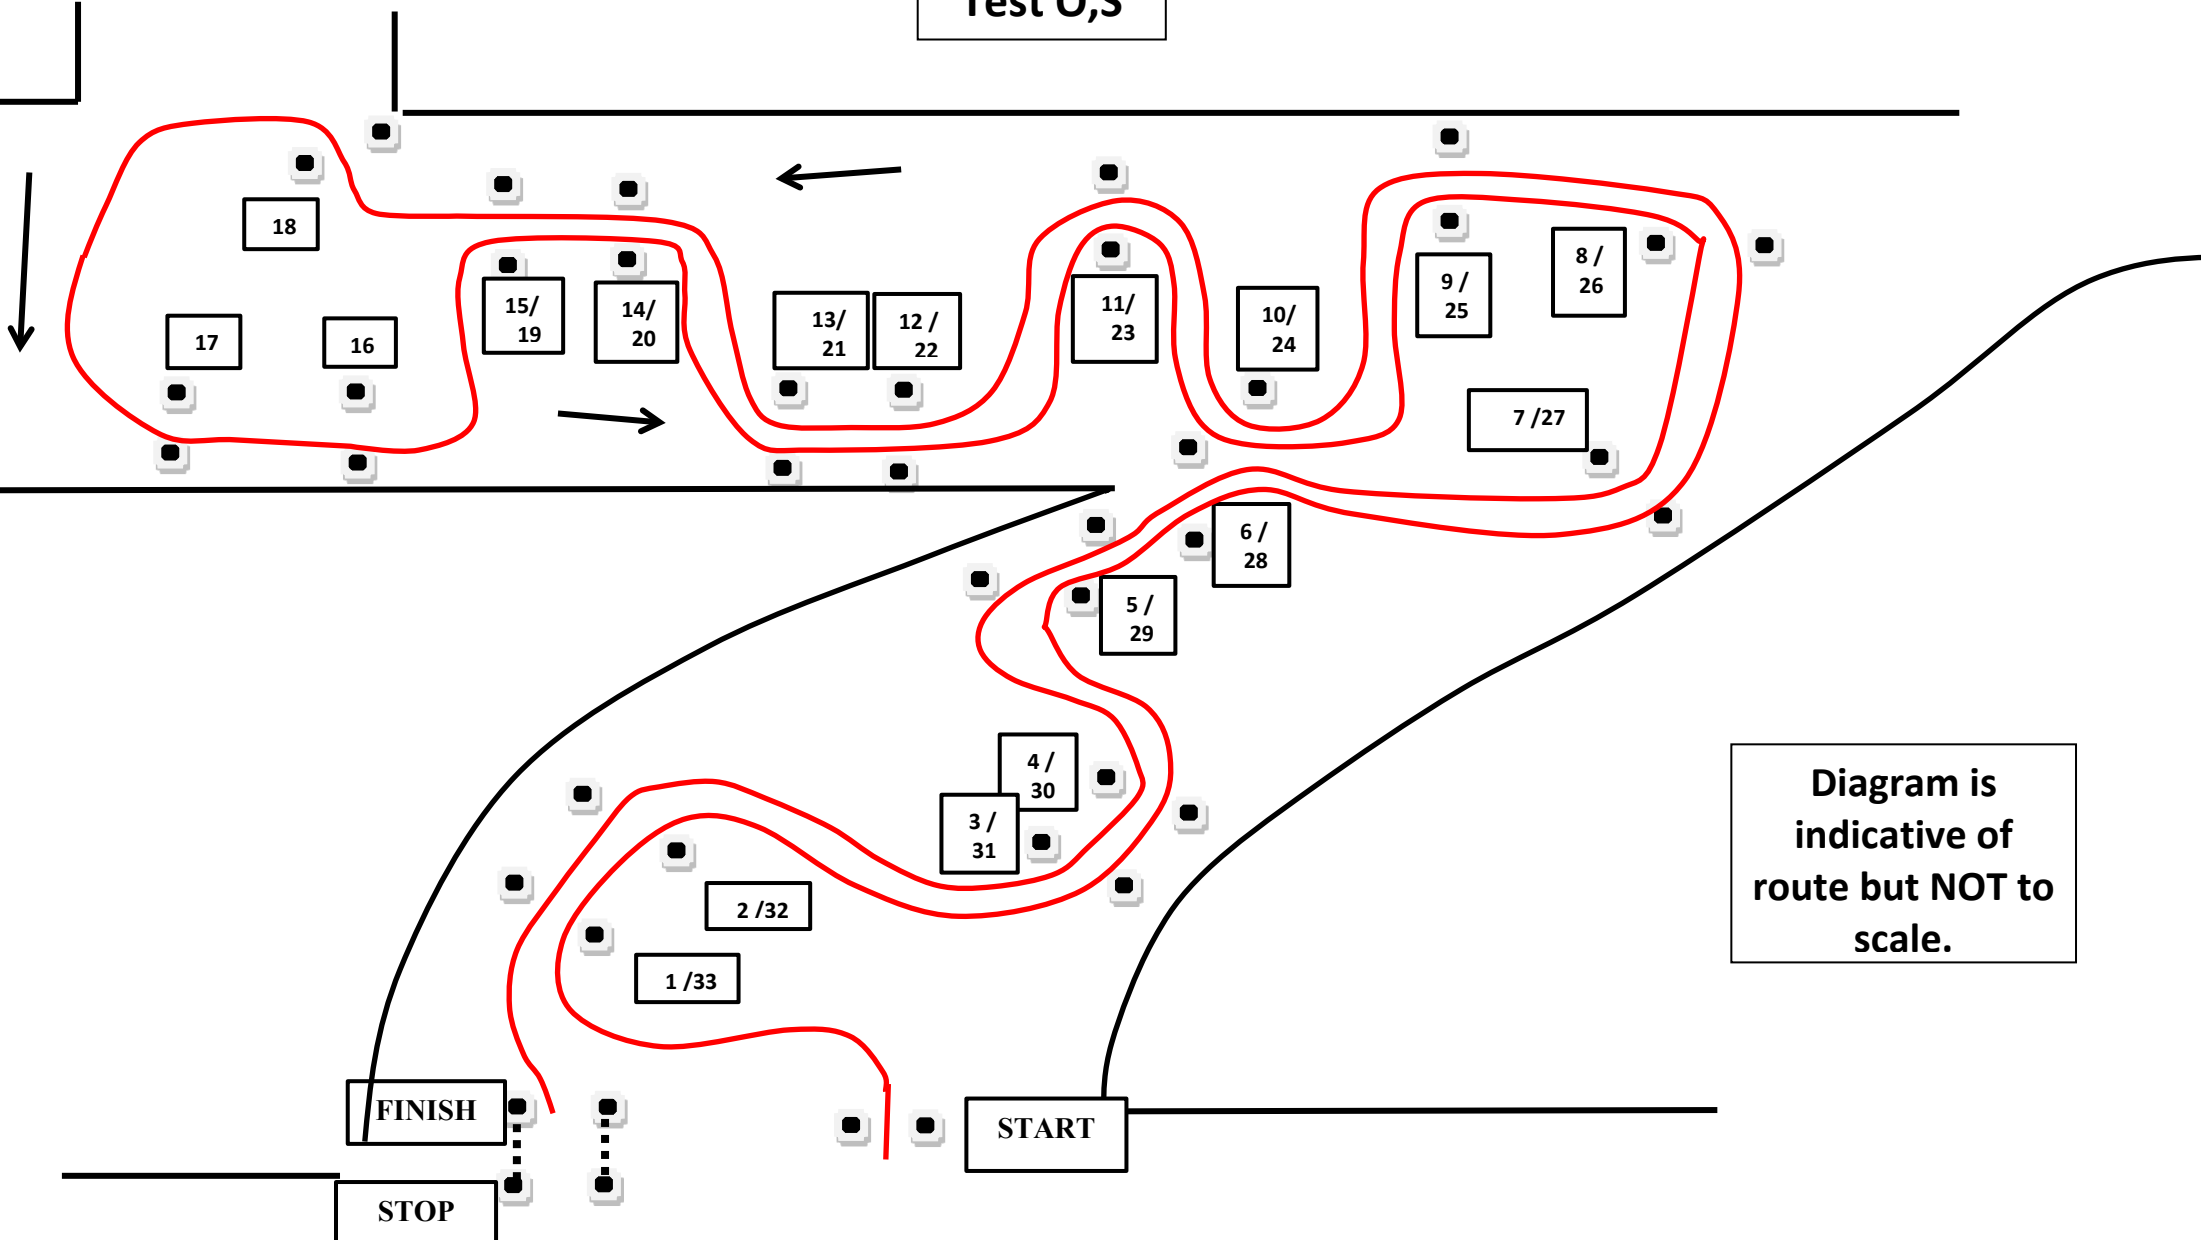

SUNDAY 26TH MARCH 2023
DEBDEN AIRFIELD
CB10 2YA

Test C,G,K

Diagram is indicative of route but NOT to scale.

SUNDAY 26TH MARCH 2023
DEBDEN AIRFIELD
CB10 2YA

Test O,S

Diagram is indicative of route but NOT to scale.