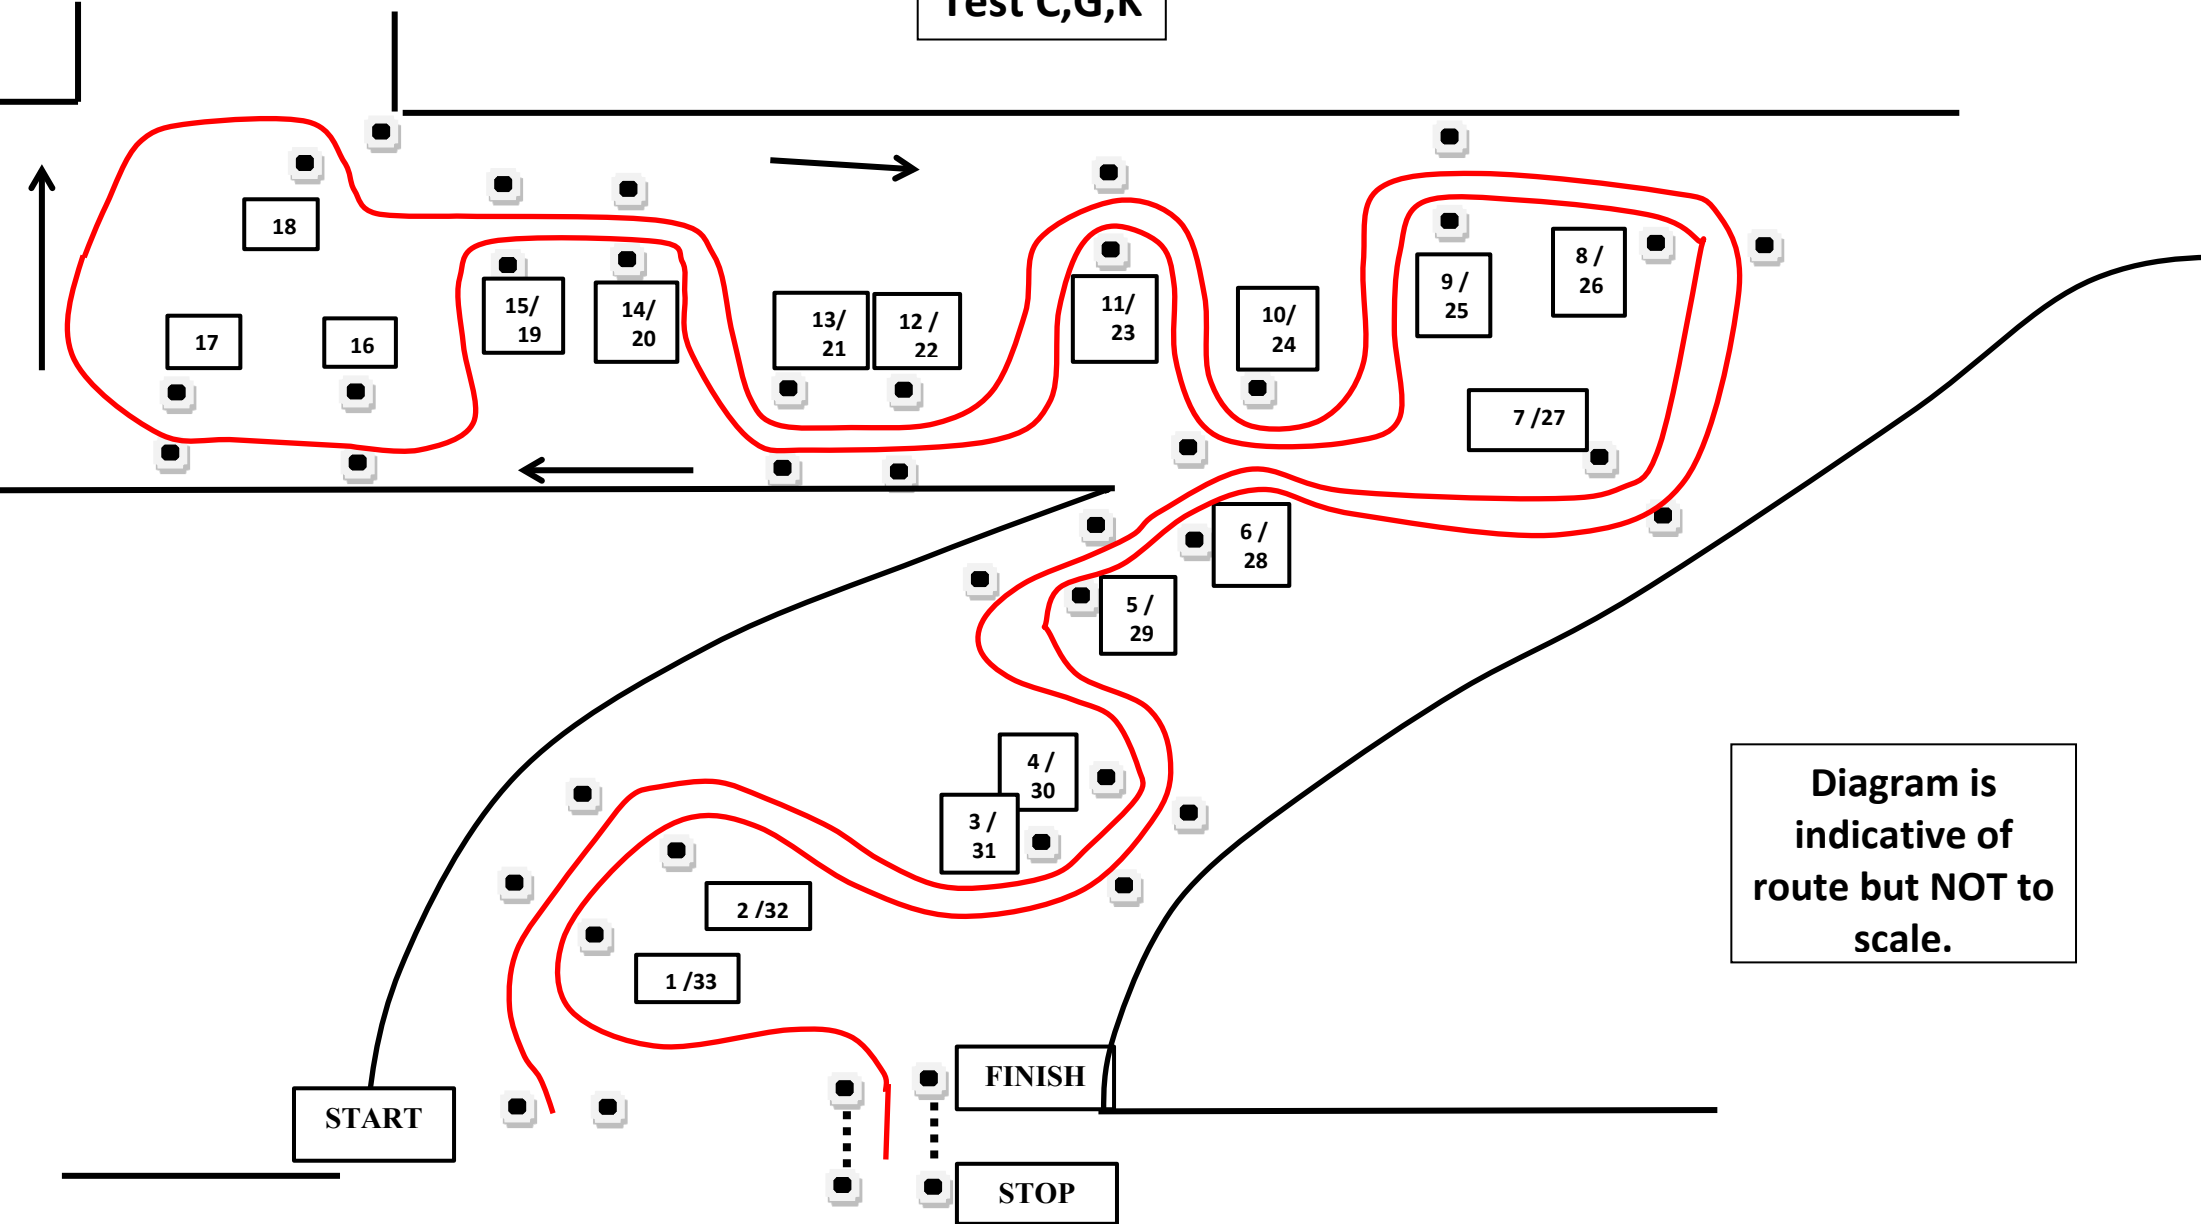

SUNDAY 26TH MARCH 2023
DEBDEN AIRFIELD
CB10 2YA

Test C,G,K

Diagram is indicative of route but NOT to scale.

SUNDAY 26TH MARCH 2023
DEBDEN AIRFIELD
CB10 2YA

Test O,S

Diagram is indicative of route but NOT to scale.